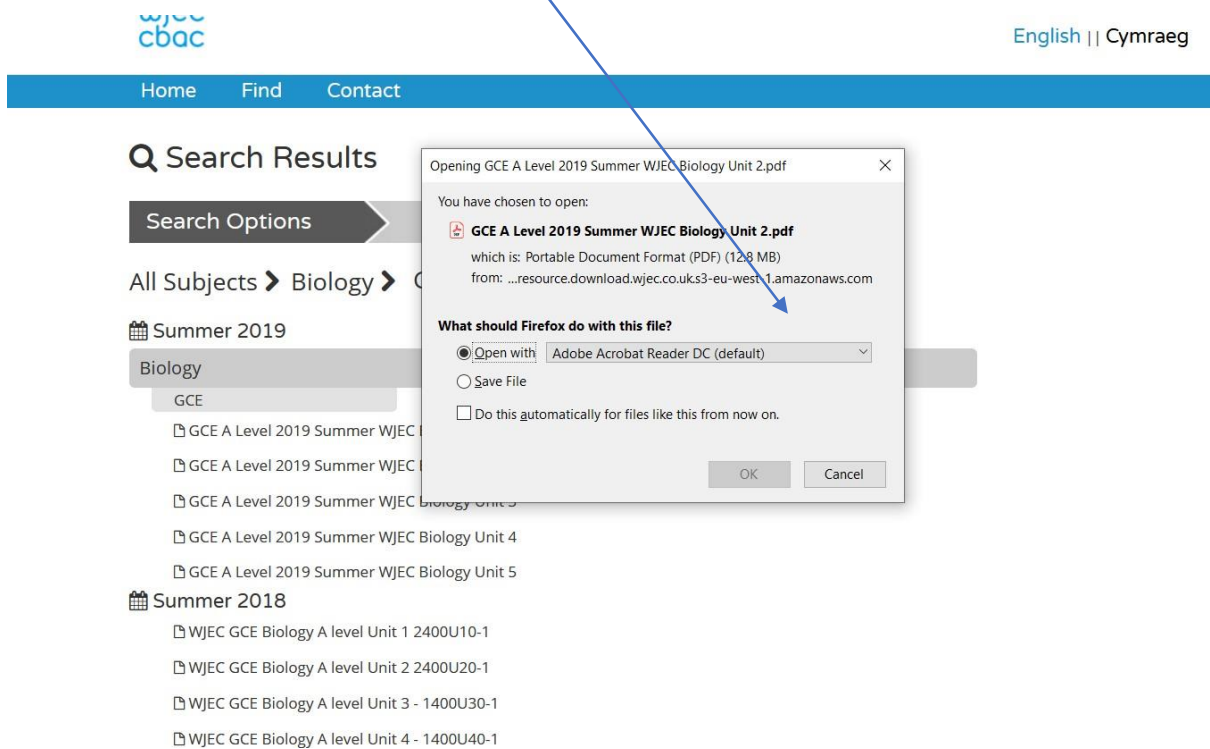

Over time, the site will build into a comprehensive database of units focusing on each summer's exam session.

2. This will open the subject specific page and list the OERs that are available. Click on the OER you wish to view.

English || Cymraeg

Home Find Contact

Search Results

Search Options Subjects Keywords

All Subjects > Biology > GCE

Summer 2019

Biology

- GCE
- GCE A Level 2019 Summer WJEC Biology Unit 1
- GCE A Level 2019 Summer WJEC Biology Unit 2
- GCE A Level 2019 Summer WJEC Biology Unit 3
- GCE A Level 2019 Summer WJEC Biology Unit 4
- GCE A Level 2019 Summer WJEC Biology Unit 5

Summer 2018

- WJEC GCE Biology A level Unit 1 2400U10-1
- WJEC GCE Biology A level Unit 2 2400U10-1

3. This will prompt you to select an application to view the OER. From the drop-down menu select 'Adobe Acrobat Reader DC'.